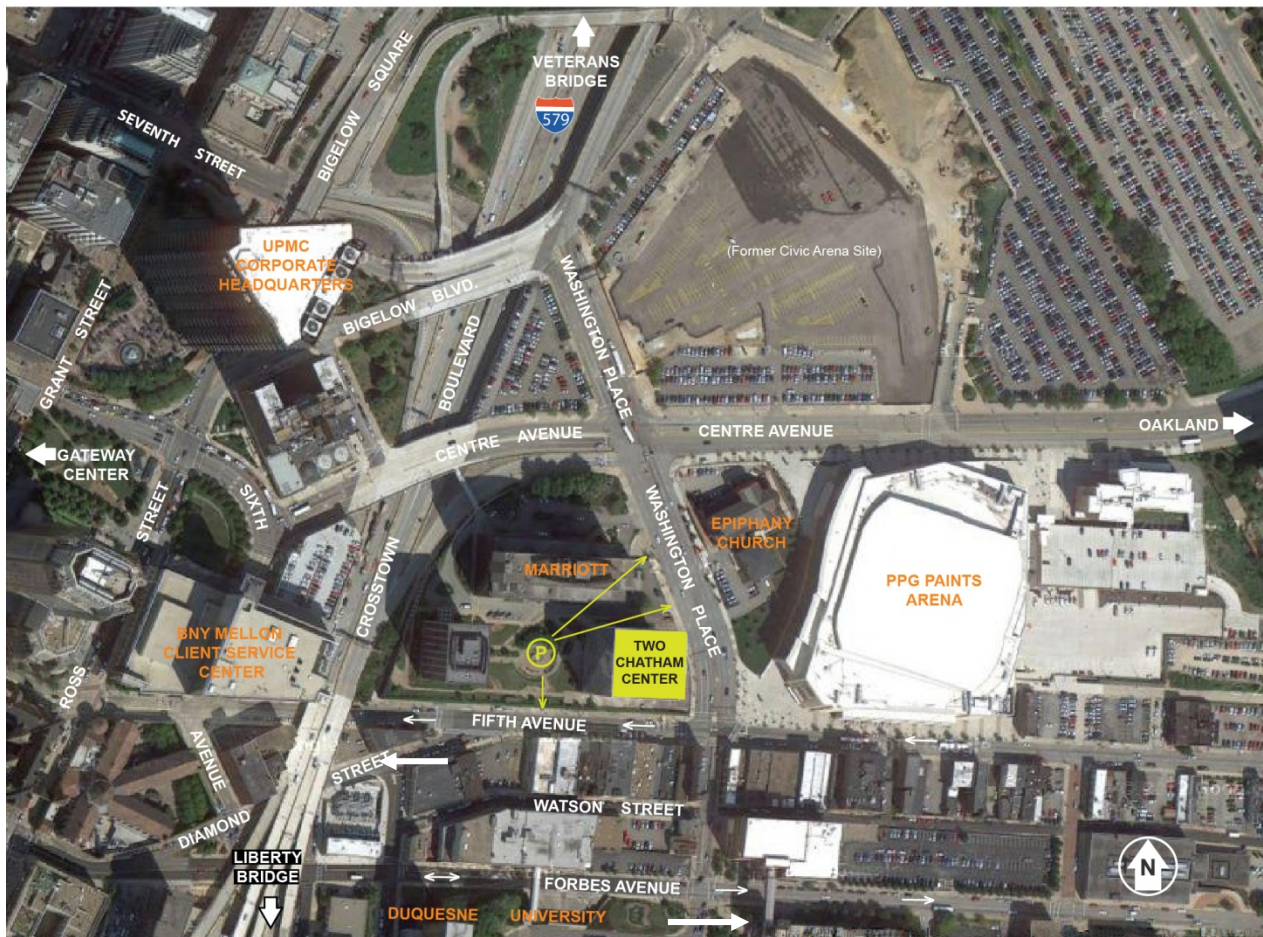

Southwestern Pennsylvania Commission
SPC Conference Center – Two Chatham Center, Suite 400
112 Washington Place - Pittsburgh, PA 15219-3451
Voice: 412-391-5590 - Fax: 412-391-9160 - www.spcregion.org

Directions:

From North: Take I-279 South toward Pittsburgh. Take exit 2A to merge onto I-579 S/Veterans Bridge to cross Allegheny River. Take exit toward 6th Ave/Downtown. Keep left at the fork, follow signs for PPG Paints Arena and merge left onto Bigelow Boulevard, then get into far right lane. Turn right onto Washington Place. Proceed across Centre Avenue. Parking garage is on the right.

From South: Take I-79 North toward Pittsburgh. Take exit 59A to merge onto I-376 E toward Pittsburgh. Take exit 71A Grant Street on the left. Keep left onto Grant Street. Turn right onto 5th Avenue. Take the first left onto Ross Street. Ross Street becomes Bigelow Boulevard. Turn right onto Washington Place. Parking garage is on the right.

From East: Take US-22 BUS E to I-376 W/US-22/Pittsburgh and merge onto I-376 W/US-22 W. Take exit 72B for Boulevard of the Allies toward I-579/Liberty Bridge. Merge onto Boulevard of the Allies. Keep right at the fork, follow signs for I-579 N/I-279/Veterans Bridge. Merge onto I-579 N. Take the exit toward PPG Paints Arena/Centre Ave. Turn right onto Washington Place. Parking garage is on the right.

From West/Airport: Take I-376 E toward Pittsburgh. Take exit 71A Grant Street on the left. Keep left onto Grant Street. Turn right onto 5th Avenue. Take the first left onto Ross Street. Ross Street becomes Bigelow Boulevard. Turn right onto Washington Place. Parking garage is on the right.

Parking: For those arriving by car at Two Chatham parking garage, you may enter from Washington Place or from Fifth Avenue. Parking levels 2 through 6 have direct access to Two Chatham. Please take the Two Chatham garage elevator to the "Plaza" Level, which is the main entrance lobby of Two Chatham Center. Then take the lobby elevators to the 4th Floor. Please note the parking space in the building is limited. Consider making a parking reservation through the Pittsburgh Downtown Partnership's Reserved Parking Program to ensure a space is available when you arrive: <http://downtownpittsburgh.com/pdp-reserved-parking-program/> (Choose Chatham Center Garage) or call PDP at 412-566-4190.

Two Chatham Center has a No Parking Policy on the Chatham Center Plaza except for the posted 15-minute designated areas.