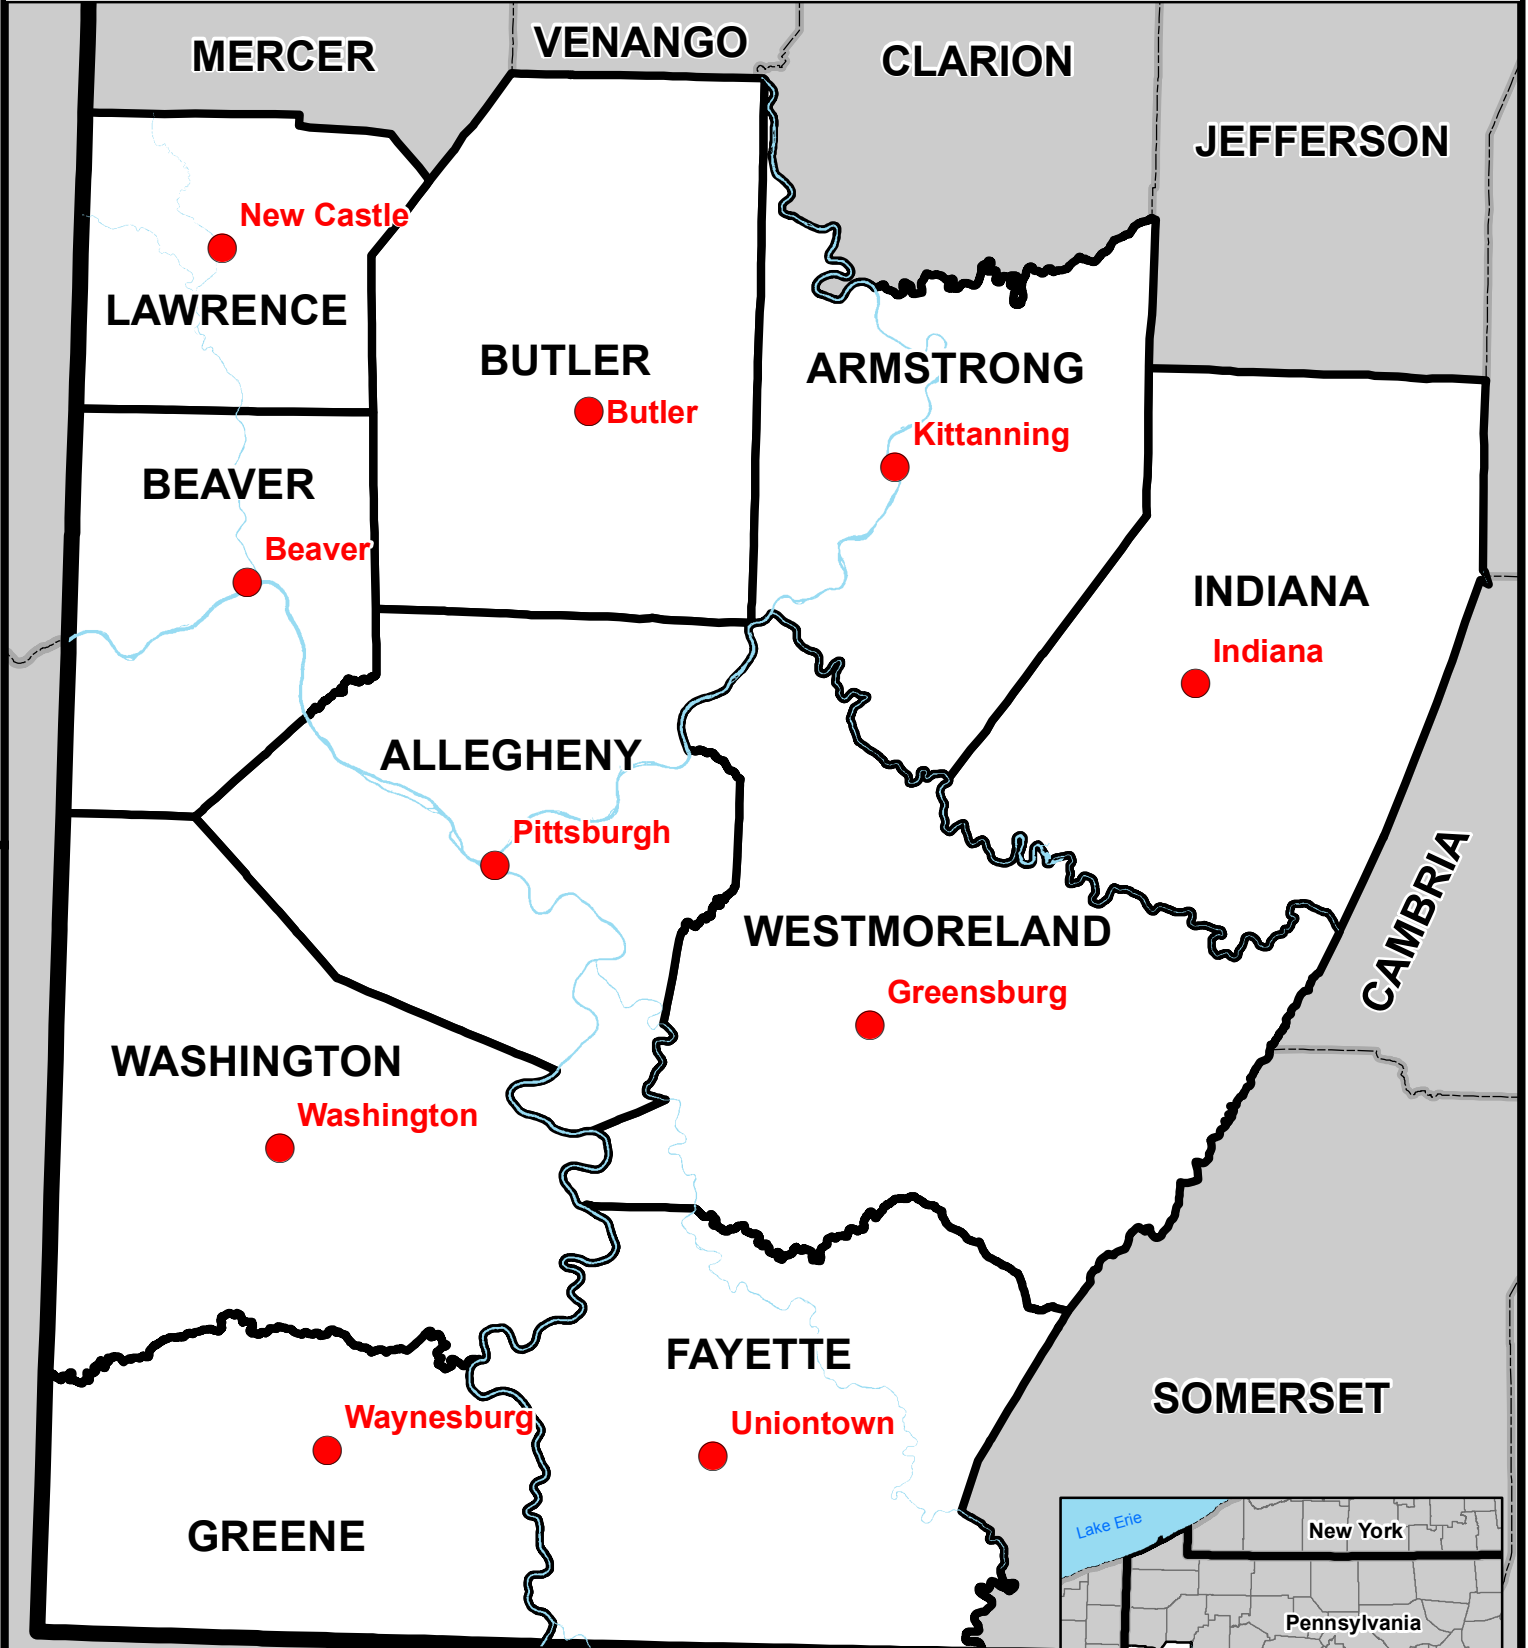

The Southwestern Pennsylvania Commission Region

County Seats

January 2013

 Southwestern Pennsylvania Commission
TWO CHATHAM CENTER
SUITE 500 · 112 WASHINGTON PLACE · PITTSBURGH PA 15219-3451
Email: comments@spcregion.org
www.spcregion.org
Telephone: 412-391-5590 Fax: 412-391-9160