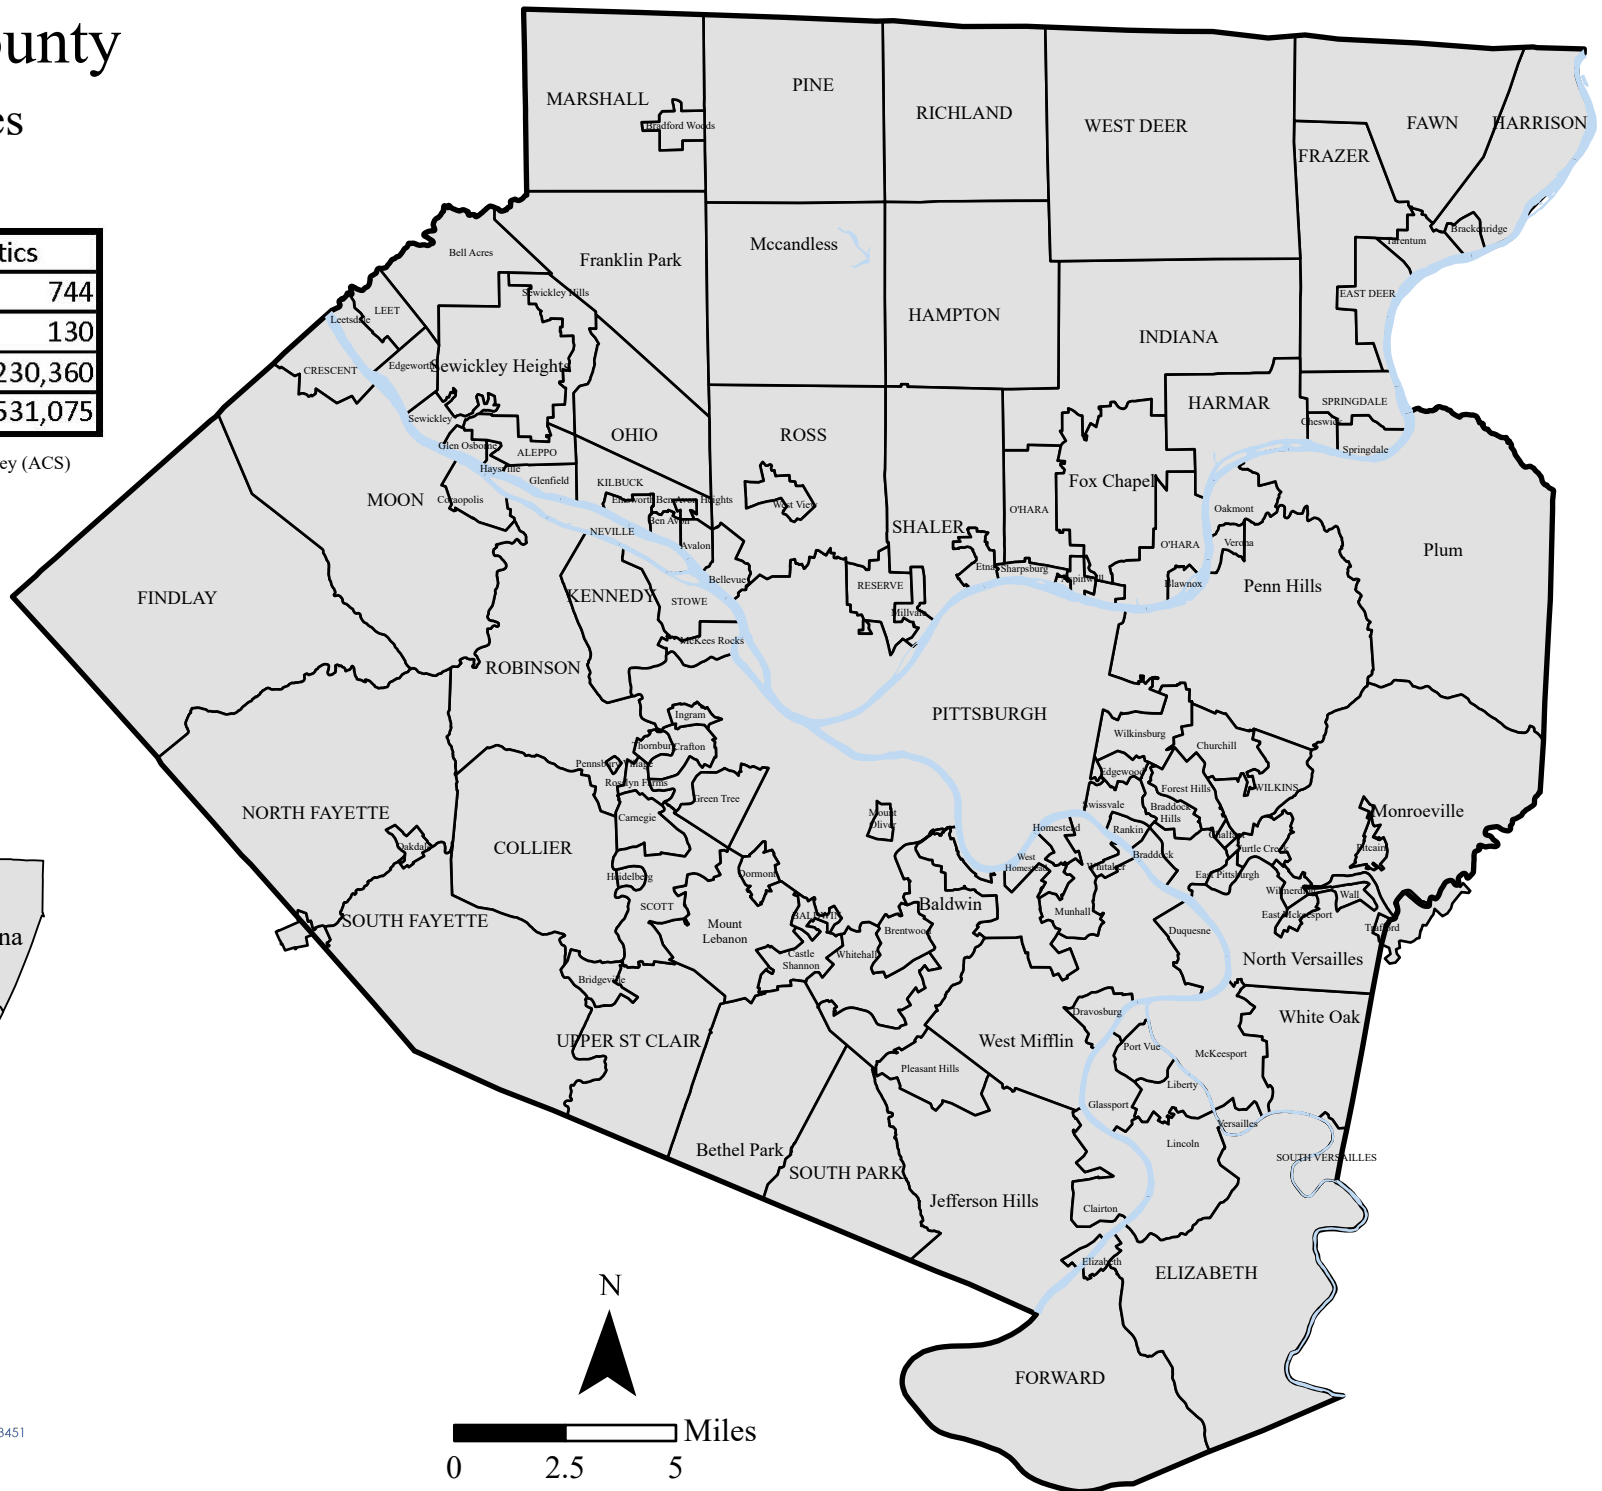

# Allegheny County

## Municipalities

Allegheny County Statistics	
Total Area (Sq Miles)	744
Municipalities	130
Population*	1,230,360
Total Households*	531,075

\*Source: 2012-2016 American Community Survey (ACS)  
5-Year Estimates