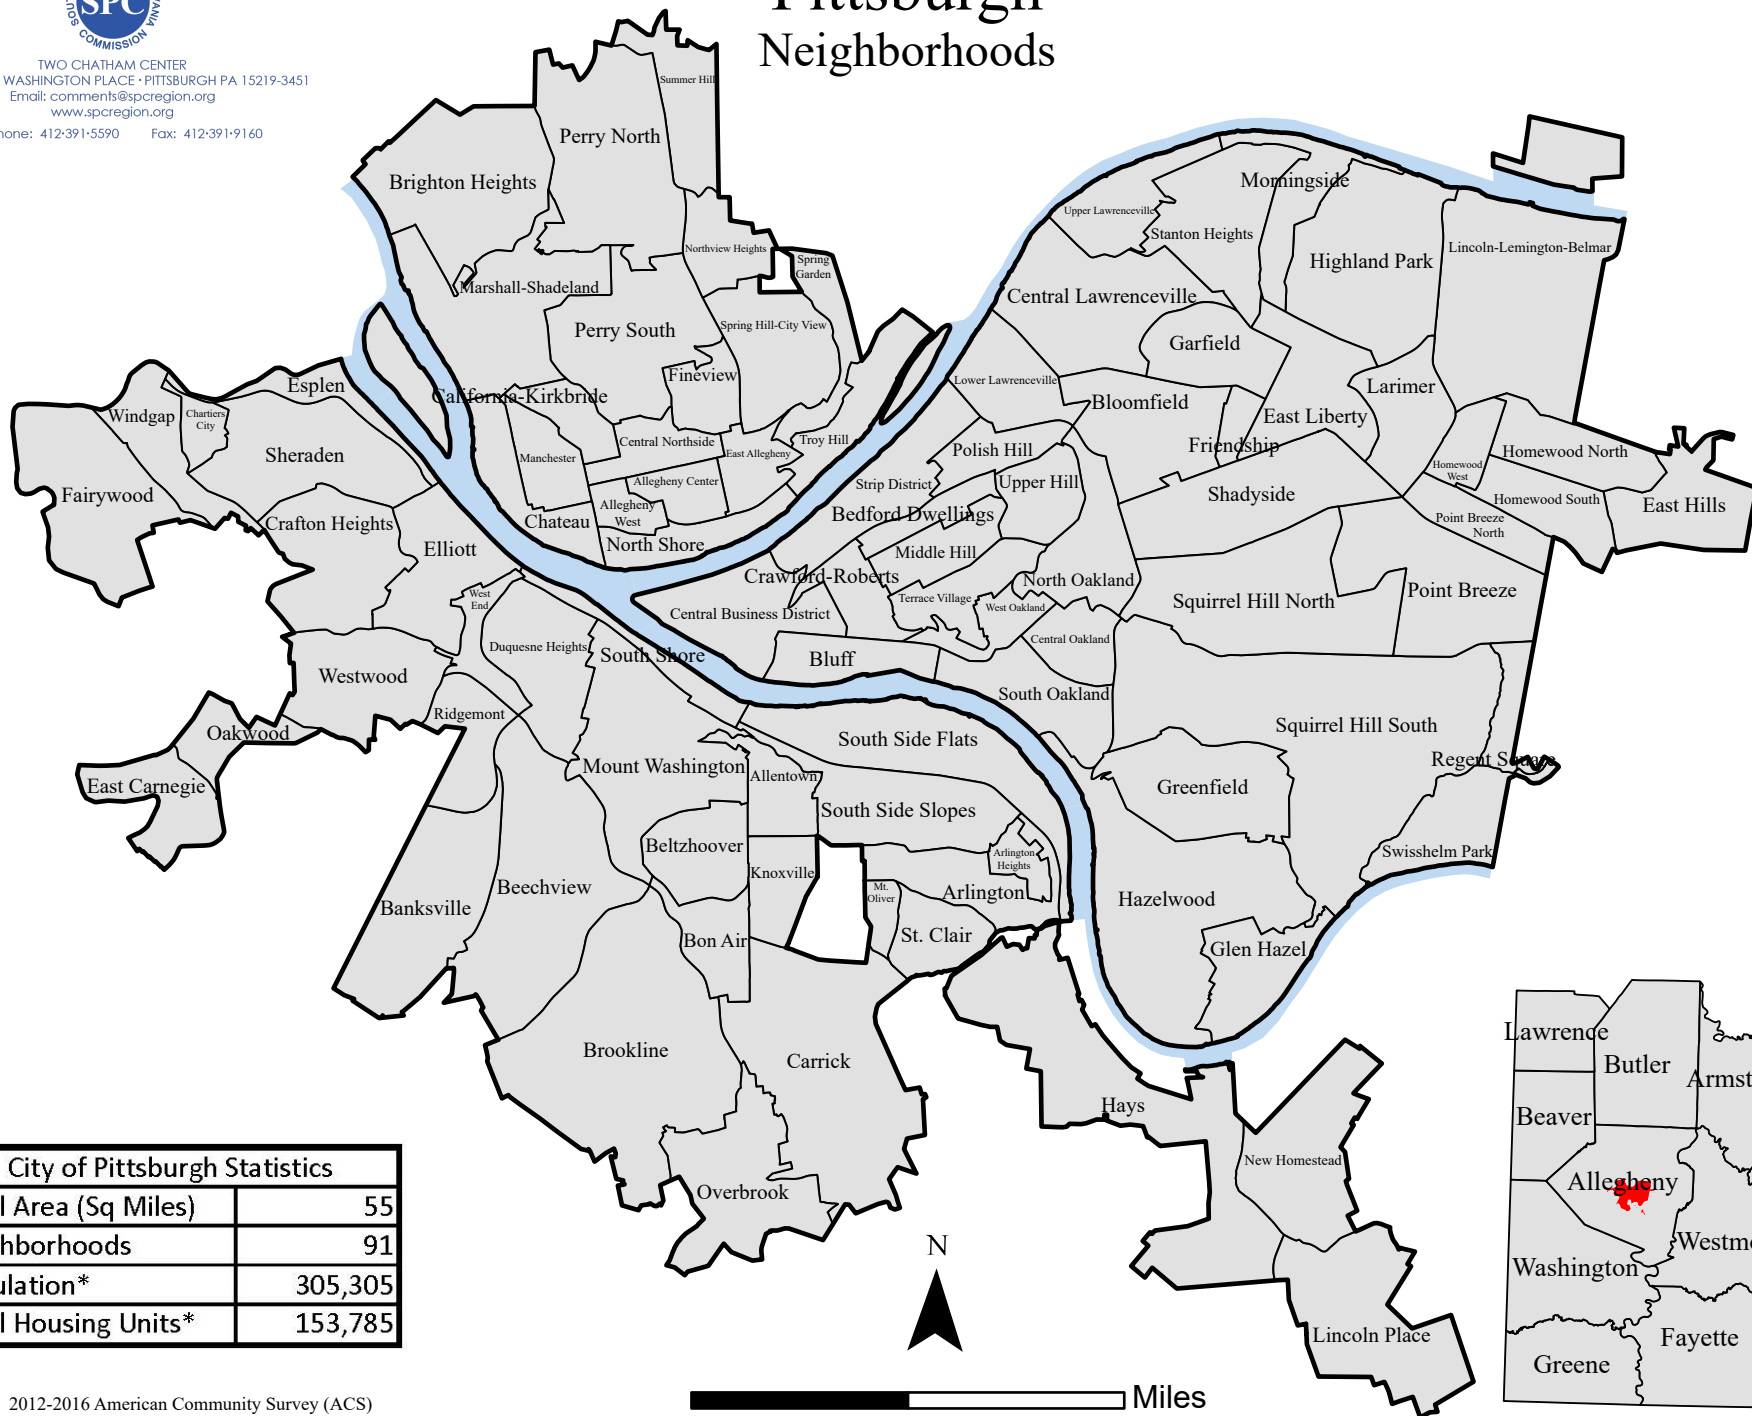

TWO CHATHAM CENTER
 SUITE 500-112 WASHINGTON PLACE · PITTSBURGH PA 15219-3451
 Email: comments@spcregion.org
www.spcregion.org
 Telephone: 412-391-5590 Fax: 412-391-9160

Pittsburgh Neighborhoods

City of Pittsburgh Statistics	
Total Area (Sq Miles)	55
Neighborhoods	91
Population*	305,305
Total Housing Units*	153,785

*Source: 2012-2016 American Community Survey (ACS)
 5-Year Estimates