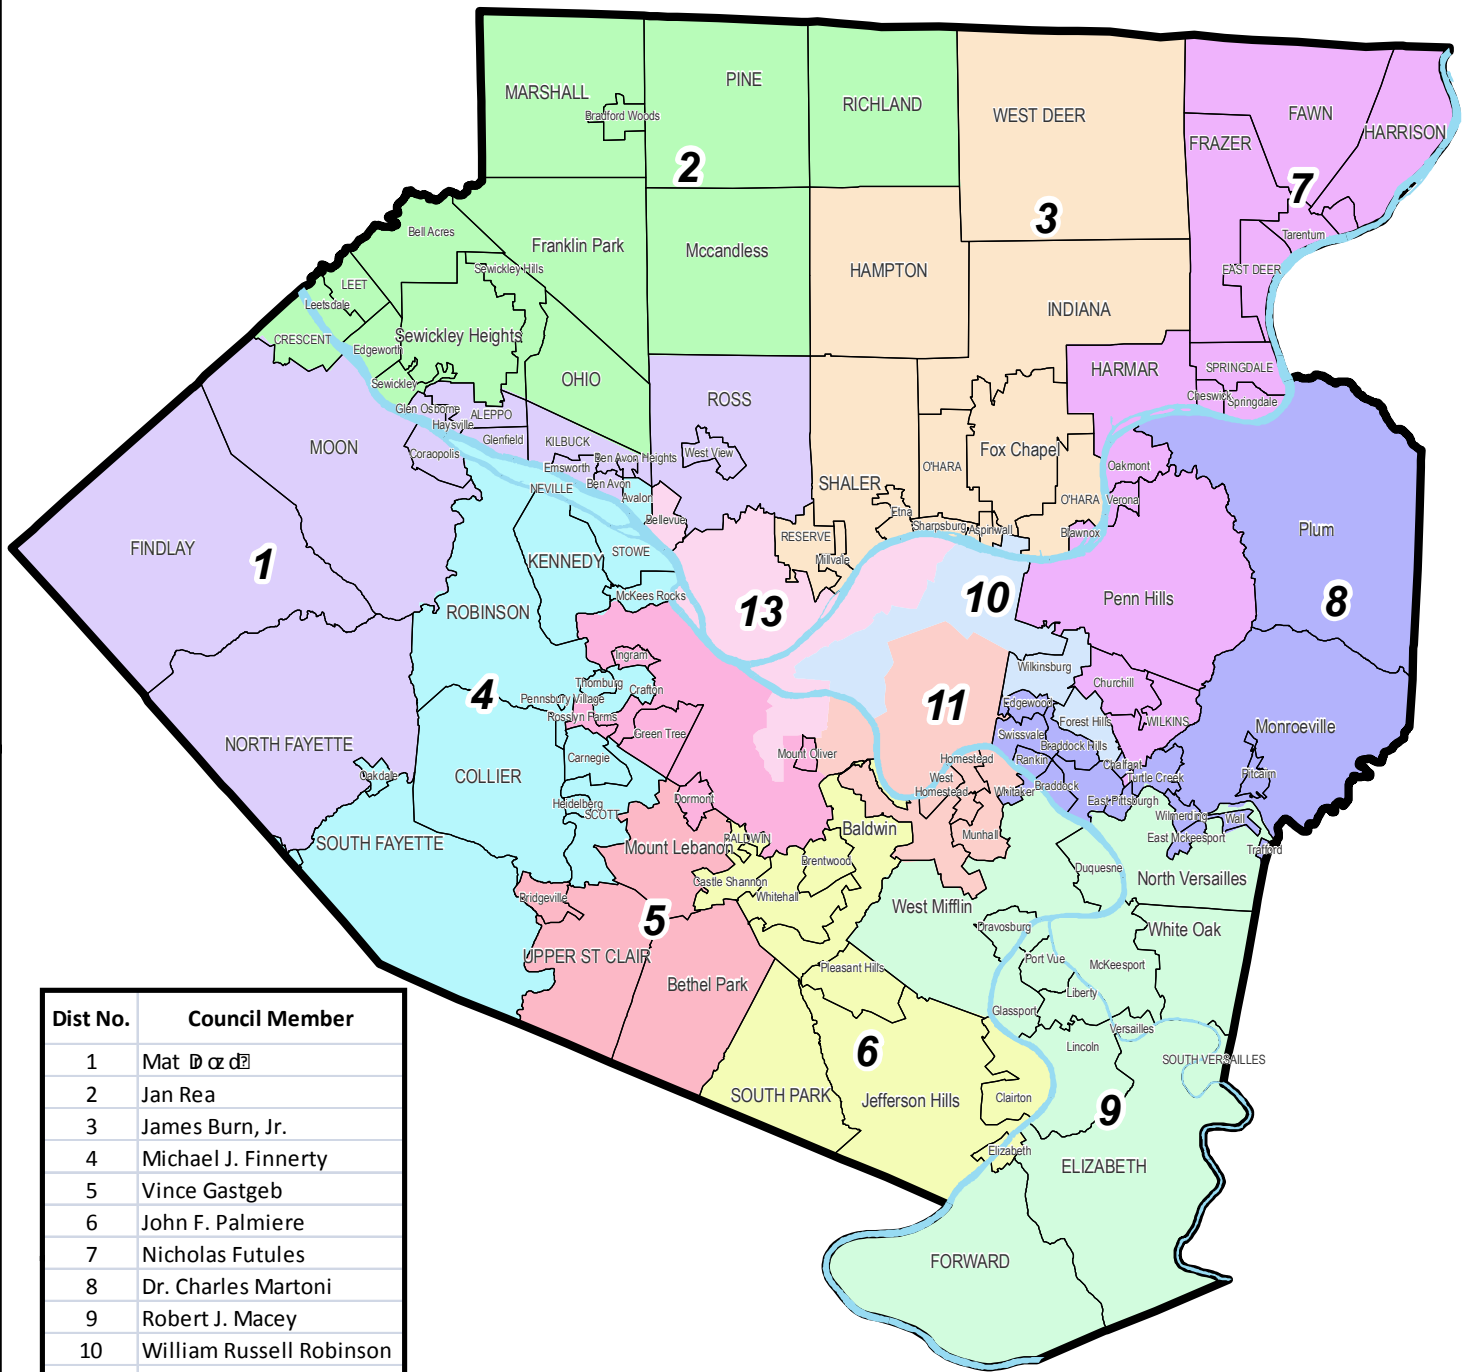

Allegheny County Council Districts

Dist No.	Council Member
1	Mat DeLoe
2	Jan Rea
3	James Burn, Jr.
4	Michael J. Finnerty
5	Vince Gastgeb
6	John F. Palmiere
7	Nicholas Futules
8	Dr. Charles Martoni
9	Robert J. Macey
10	William Russell Robinson
11	Barbara Daly Danko
12	James Ellenbogen
13	Amanda Green
At-Large	John DeFazio
At-Large	Heather S. Heidelbaugh